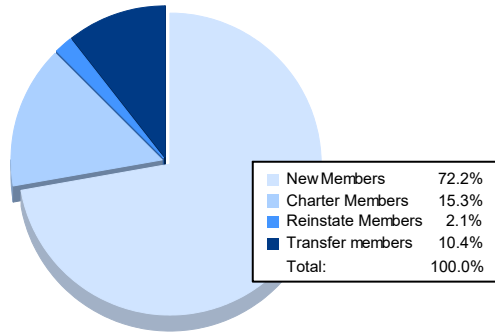

Year	New Clubs	Dropped Clubs	Gain/Loss Clubs	New Members	Charter Members	Reinstate Members	Transfer Members	Total Member Added	Total Members Dropped	Gain/Loss Members
2016-2017	0	0	0	168	0	1	7	176	162	14
2017-2018	0	0	0	120	3	3	14	140	177	-37
2018-2019	0	3	-3	90	4	7	21	122	183	-61
2019-2020	1	1	0	120	27	7	25	179	187	-8
2020-2021	1	2	-1	104	22	3	15	144	191	-47
<b>Average</b>	<b>0</b>	<b>1</b>	<b>-1</b>	<b>120</b>	<b>11</b>	<b>4</b>	<b>16</b>	<b>152</b>	<b>180</b>	<b>-28</b>

### Membership Composition June 2021 Cumulative