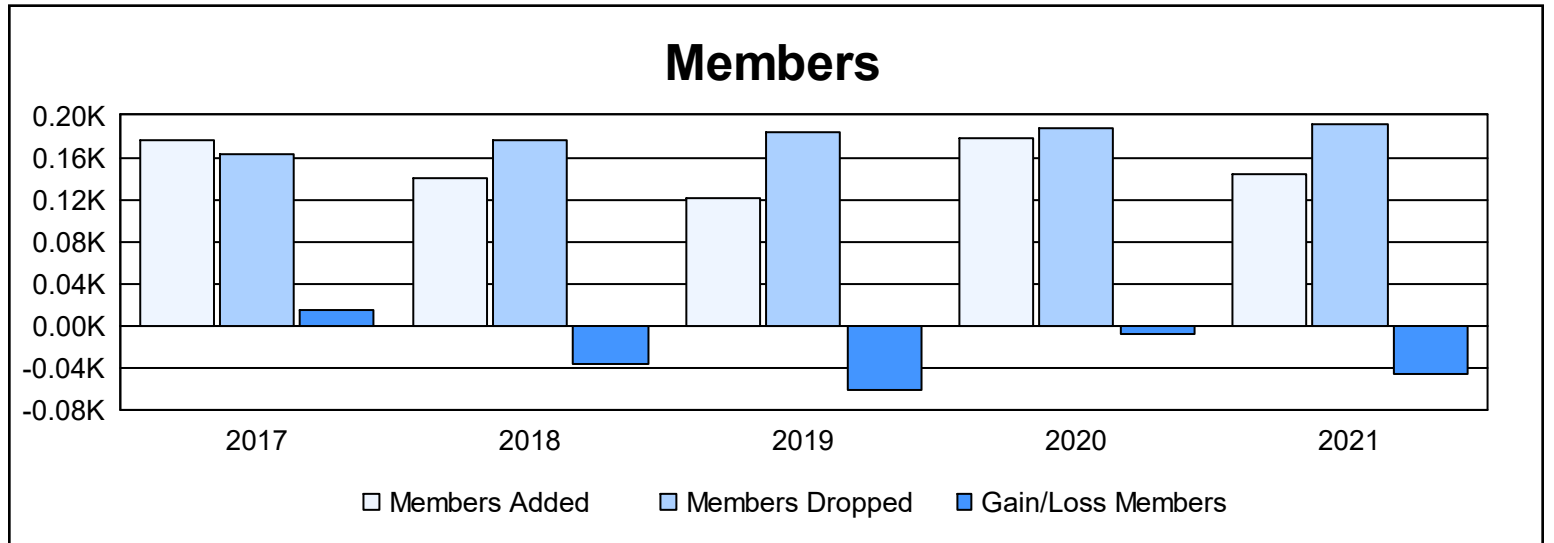

Year	New Clubs	Dropped Clubs	Gain/Loss Clubs	New Members	Charter Members	Reinstate Members	Transfer Members	Total Member Added	Total Members Dropped	Gain/Loss Members
2016-2017	0	0	0	168	0	1	7	176	162	14
2017-2018	0	0	0	120	3	3	14	140	177	-37
2018-2019	0	3	-3	90	4	7	21	122	183	-61
2019-2020	1	1	0	120	27	7	25	179	187	-8
2020-2021	1	2	-1	104	22	3	15	144	191	-47
<b>Average</b>	<b>0</b>	<b>1</b>	<b>-1</b>	<b>120</b>	<b>11</b>	<b>4</b>	<b>16</b>	<b>152</b>	<b>180</b>	<b>-28</b>

### Membership Composition June 2021 Cumulative