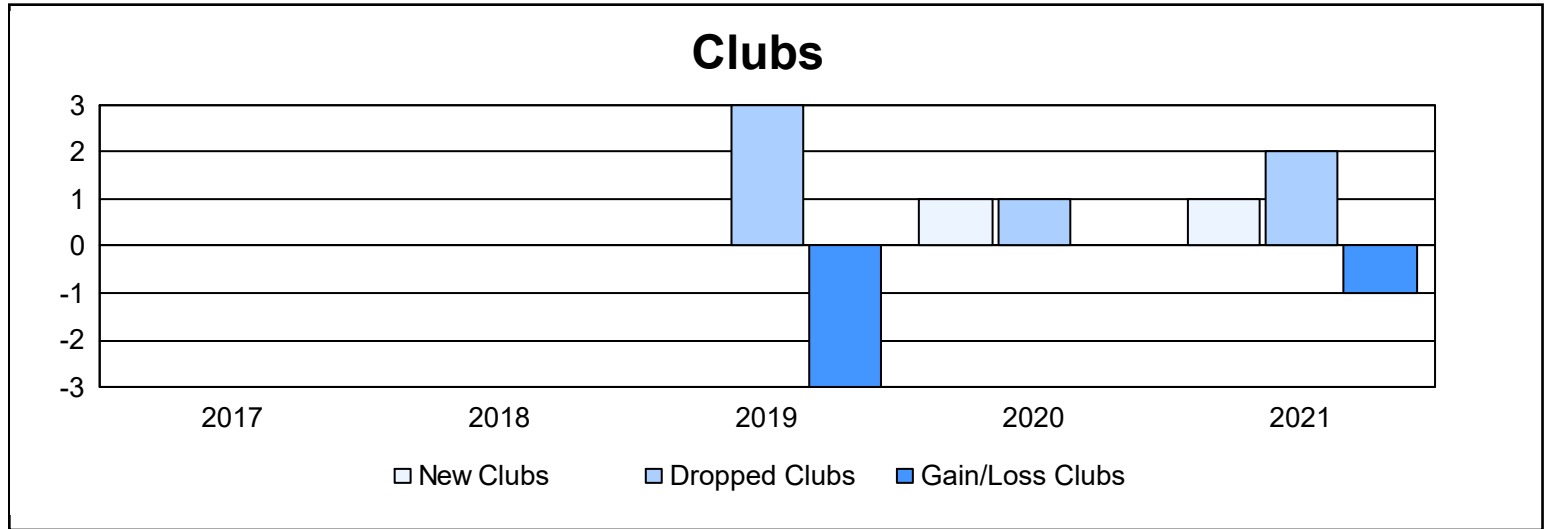

Year	New Clubs	Dropped Clubs	Gain/Loss Clubs	New Members	Charter Members	Reinstate Members	Transfer Members	Total Member Added	Total Members Dropped	Gain/Loss Members
2016-2017	0	0	0	168	0	1	7	176	162	14
2017-2018	0	0	0	120	3	3	14	140	177	-37
2018-2019	0	3	-3	90	4	7	21	122	183	-61
2019-2020	1	1	0	120	27	7	25	179	187	-8
2020-2021	1	2	-1	104	22	3	15	144	191	-47
<b>Average</b>	<b>0</b>	<b>1</b>	<b>-1</b>	<b>120</b>	<b>11</b>	<b>4</b>	<b>16</b>	<b>152</b>	<b>180</b>	<b>-28</b>

### Membership Composition June 2021 Cumulative